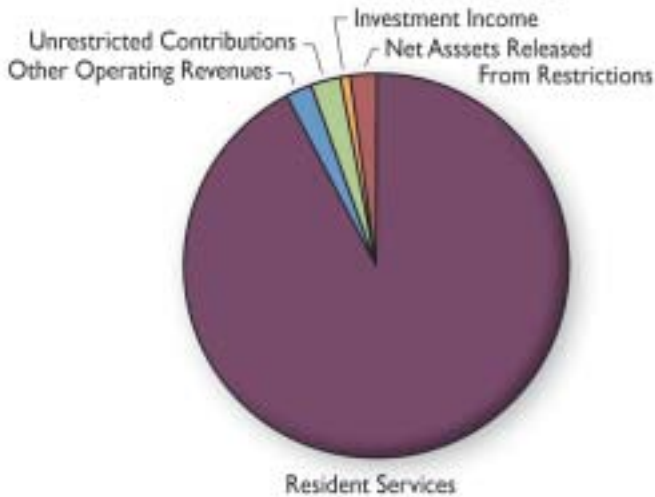

Financial Report

Unrestricted Revenues by Type