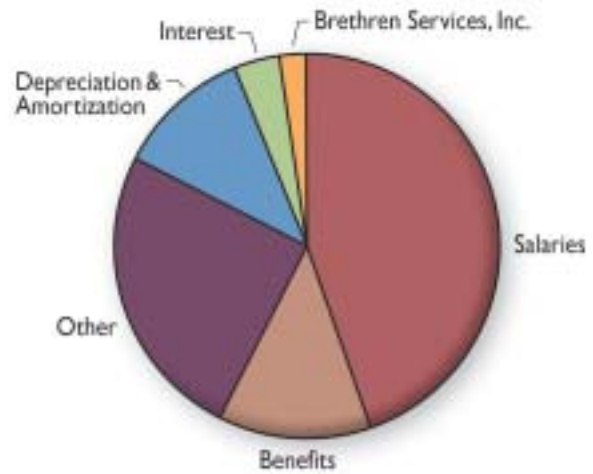

Expenses by Department

Condensed Statement of Operations Years ended June 30, 2004 and 2003